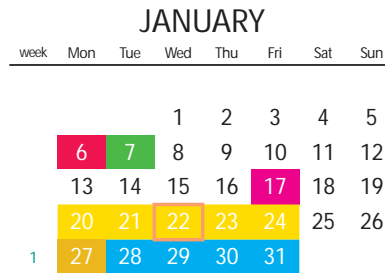

#### IMPORTANT DATES TR1

#### April 2025

- SAT 12 Last Date to Withdraw in eStudent
- MON 14-FRI 18 Study Vacation
- FRI 18 Public Holiday: Good Friday
- MON 21 Public Holiday: Easter Monday
- TUE 22-TUE 29 Exam Period
- FRI 25 Public Holiday: ANZAC Day
- TUE 29 Trimester 1 ends