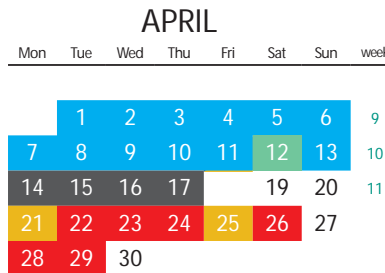

#### IMPORTANT DATES TR1

#### April 2025

- SAT 12 Last Date to Withdraw in eStudent
- MON 14-FRI 18 Study Vacation
- FRI 18 Public Holiday: Good Friday
- MON 21 Public Holiday: Easter Monday
- TUE 22-TUE 29 Exam Period
- FRI 25 Public Holiday: ANZAC Day
- TUE 29 Trimester 1 ends