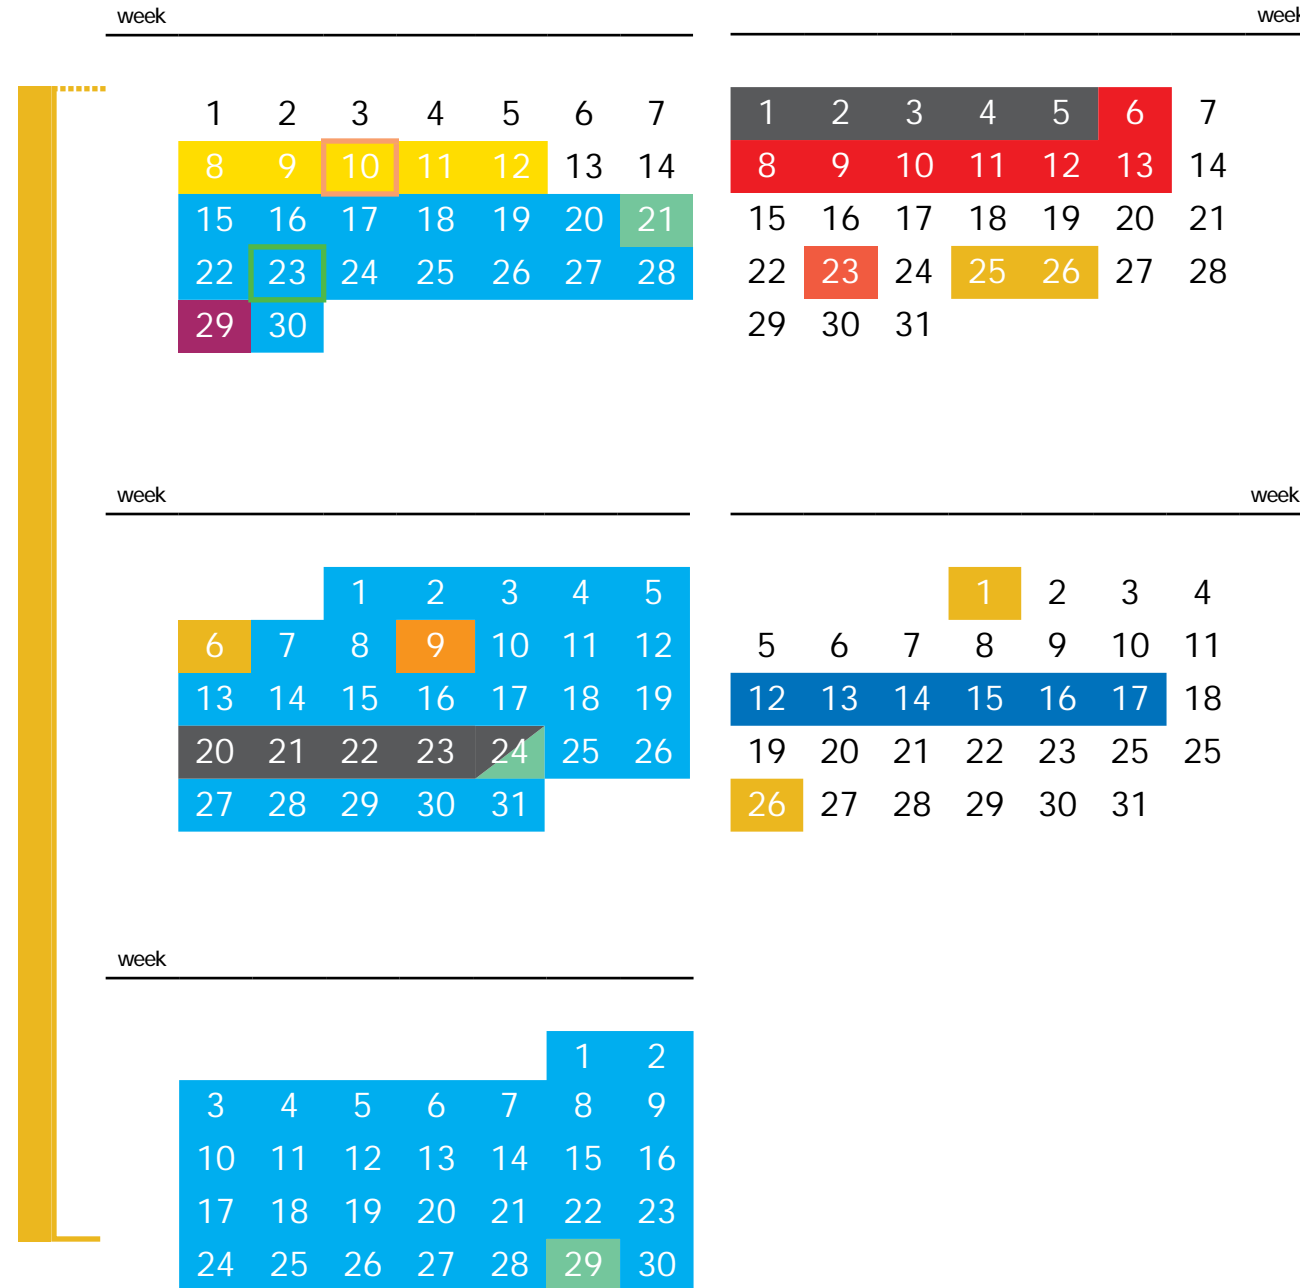

 Class Registration closes

 International Orientation

 Teaching

 Results Publication

 Withdrawal/enrolment
deadline

 Orientation

week

					1	2	3
4	5	6	7	8	9	10	
11	12	13	14	15	16	17	
18	19	20	21	22	23	24	
25	26	27	28	29	30	31	

week

1	2	3	4	5	6	7	
8	9	10	11	12	13	14	
15	16	17	18	19	20	21	
22	23	24	25	26	27	28	
29	30						

Academic Calendar 2025

- A**
- MON 25 Credit/Course Transfer/
Return to Study
Applications close
 - TUE 26 Class Registration opens
- O**
- MON 8-FRI 12 Orientation Week
 - WED 10 International Orientation
 - MON 15 Trimester 3 begins
 - SUN 21 Enrolments close
 - TUE 23 Class Registration closes
 - MON 29 Payment Due Date
- I**
- MON 6 Public Holiday: King's Birthday
 - THU 9 Census Date
 - MON 20-FRI 24 Lecture Recess
 - FRI 24 Last Withdrawal without
Academic Penalty
- W**
- SAT 29 Last Date to Withdraw in eStudent

- O**
- MON 1-FRI 5 Study Vacation
 - SAT 6-SAT 13 Exam Period
 - SAT 13 Trimester 3 ends
 - MON 23 Results Published
 - THU 25 Public Holiday: Christmas Day
 - FRI 26 Public Holiday: Boxing Day
- I**
- THU 1 Public Holiday: New Years Day
 - MON 12-SAT 17 Deferred & Supplementary Exams
(subject to change)
 - MON 26 Public Holiday: Australia Day

This calendar shows Trimester 3 dates only.
For other academic calendars see:
<https://www.jcu.edu.au/students/academic-calendars>

- Semester 2 Teaching
- Census Date
- Exam Period
- Class Registration closes
- Lecture Recess/Study Vacation
- International Orientation
- Payment Due Date
- Public Holiday
- Withdrawal/enrolment deadline
- Deferred/Supplementary Exams
- Orientation
- Teaching
- Results Publication